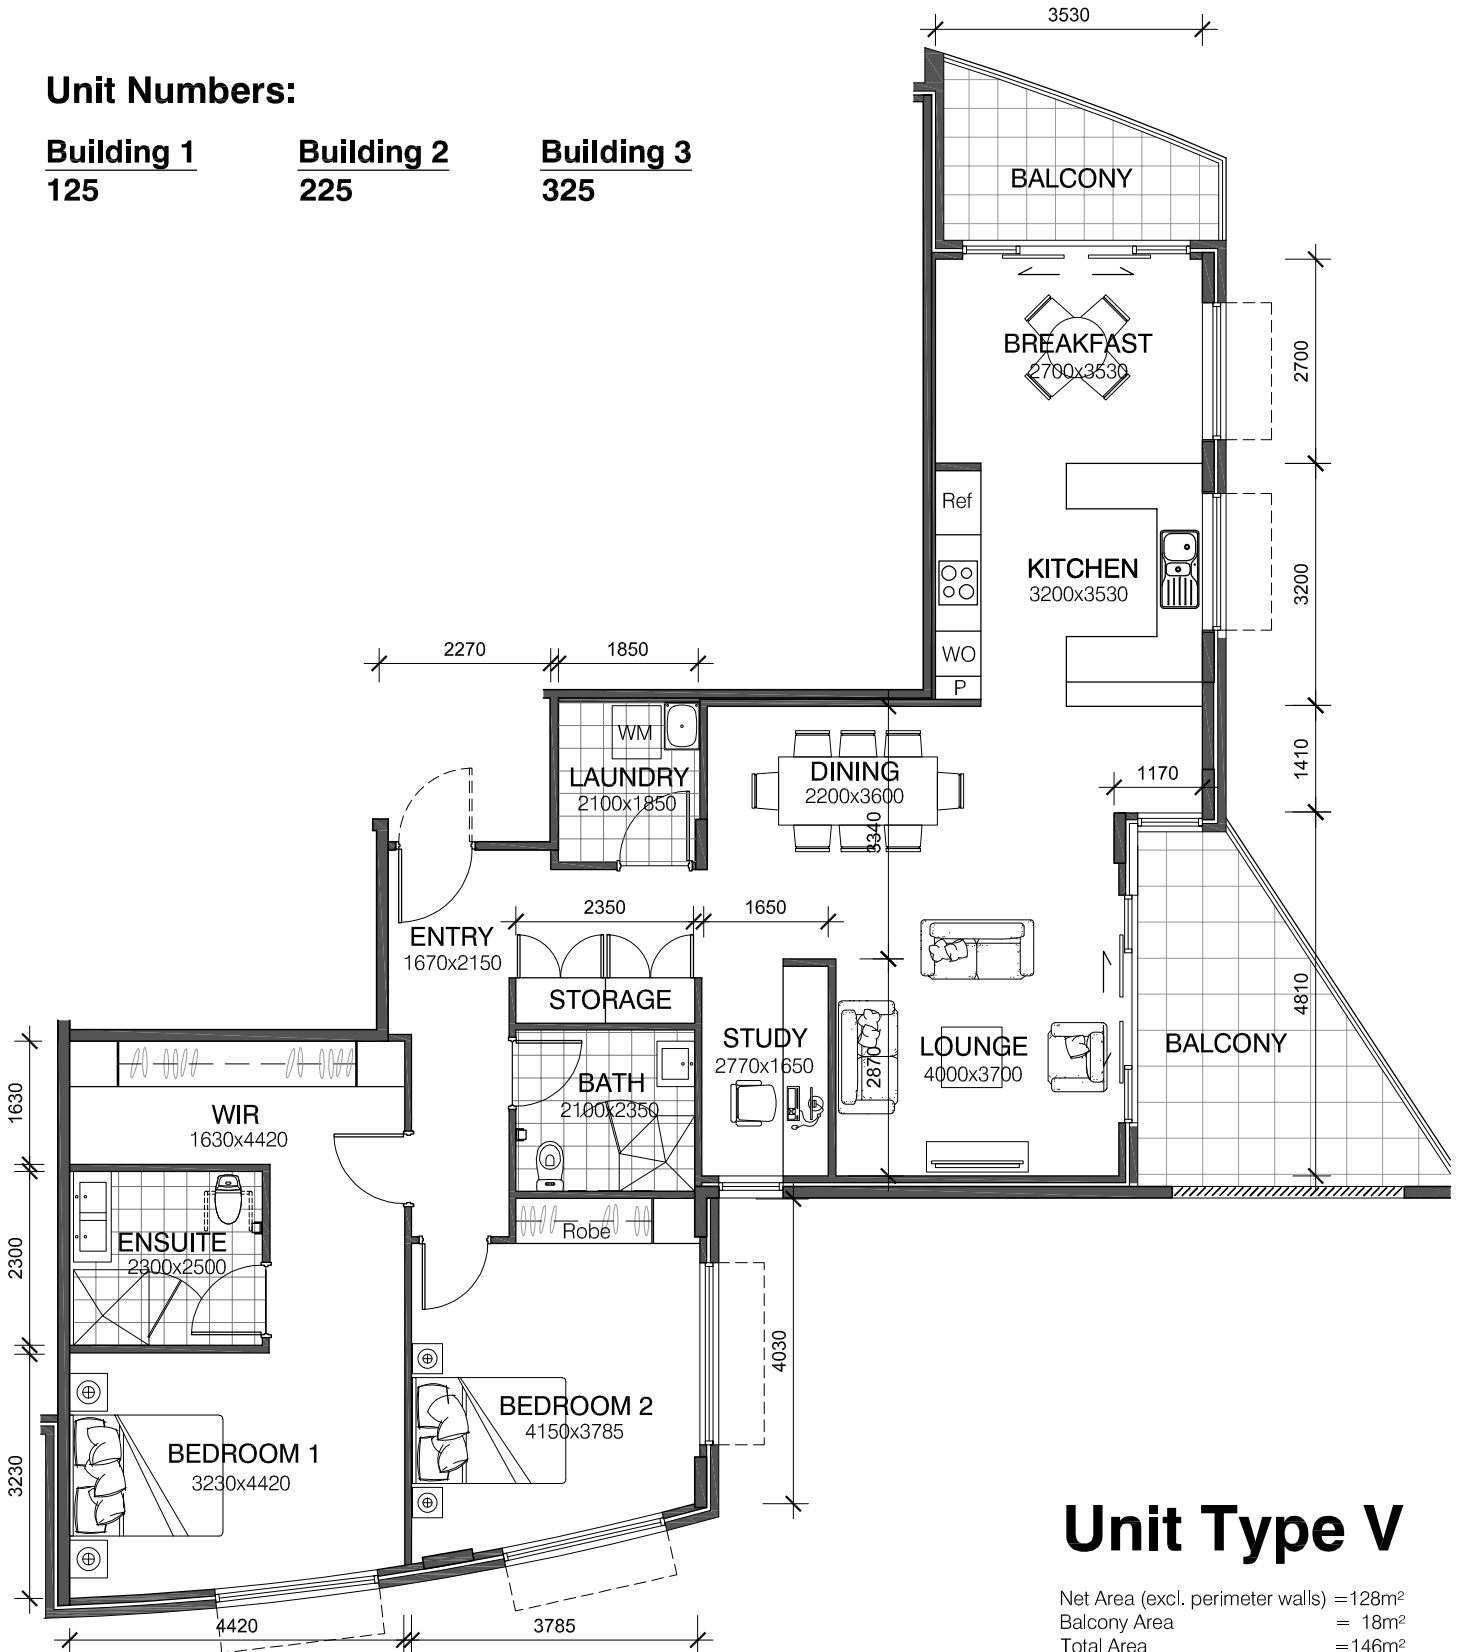

Unit Numbers:

Building 1
125

Building 2
225

Building 3
325

Unit Type V

Net Area (excl. perimeter walls) = 128m²
Balcony Area = 18m²
Total Area = 146m²

Notes:
Furniture layout indicative only
Bedroom dimensions exclude wardrobes