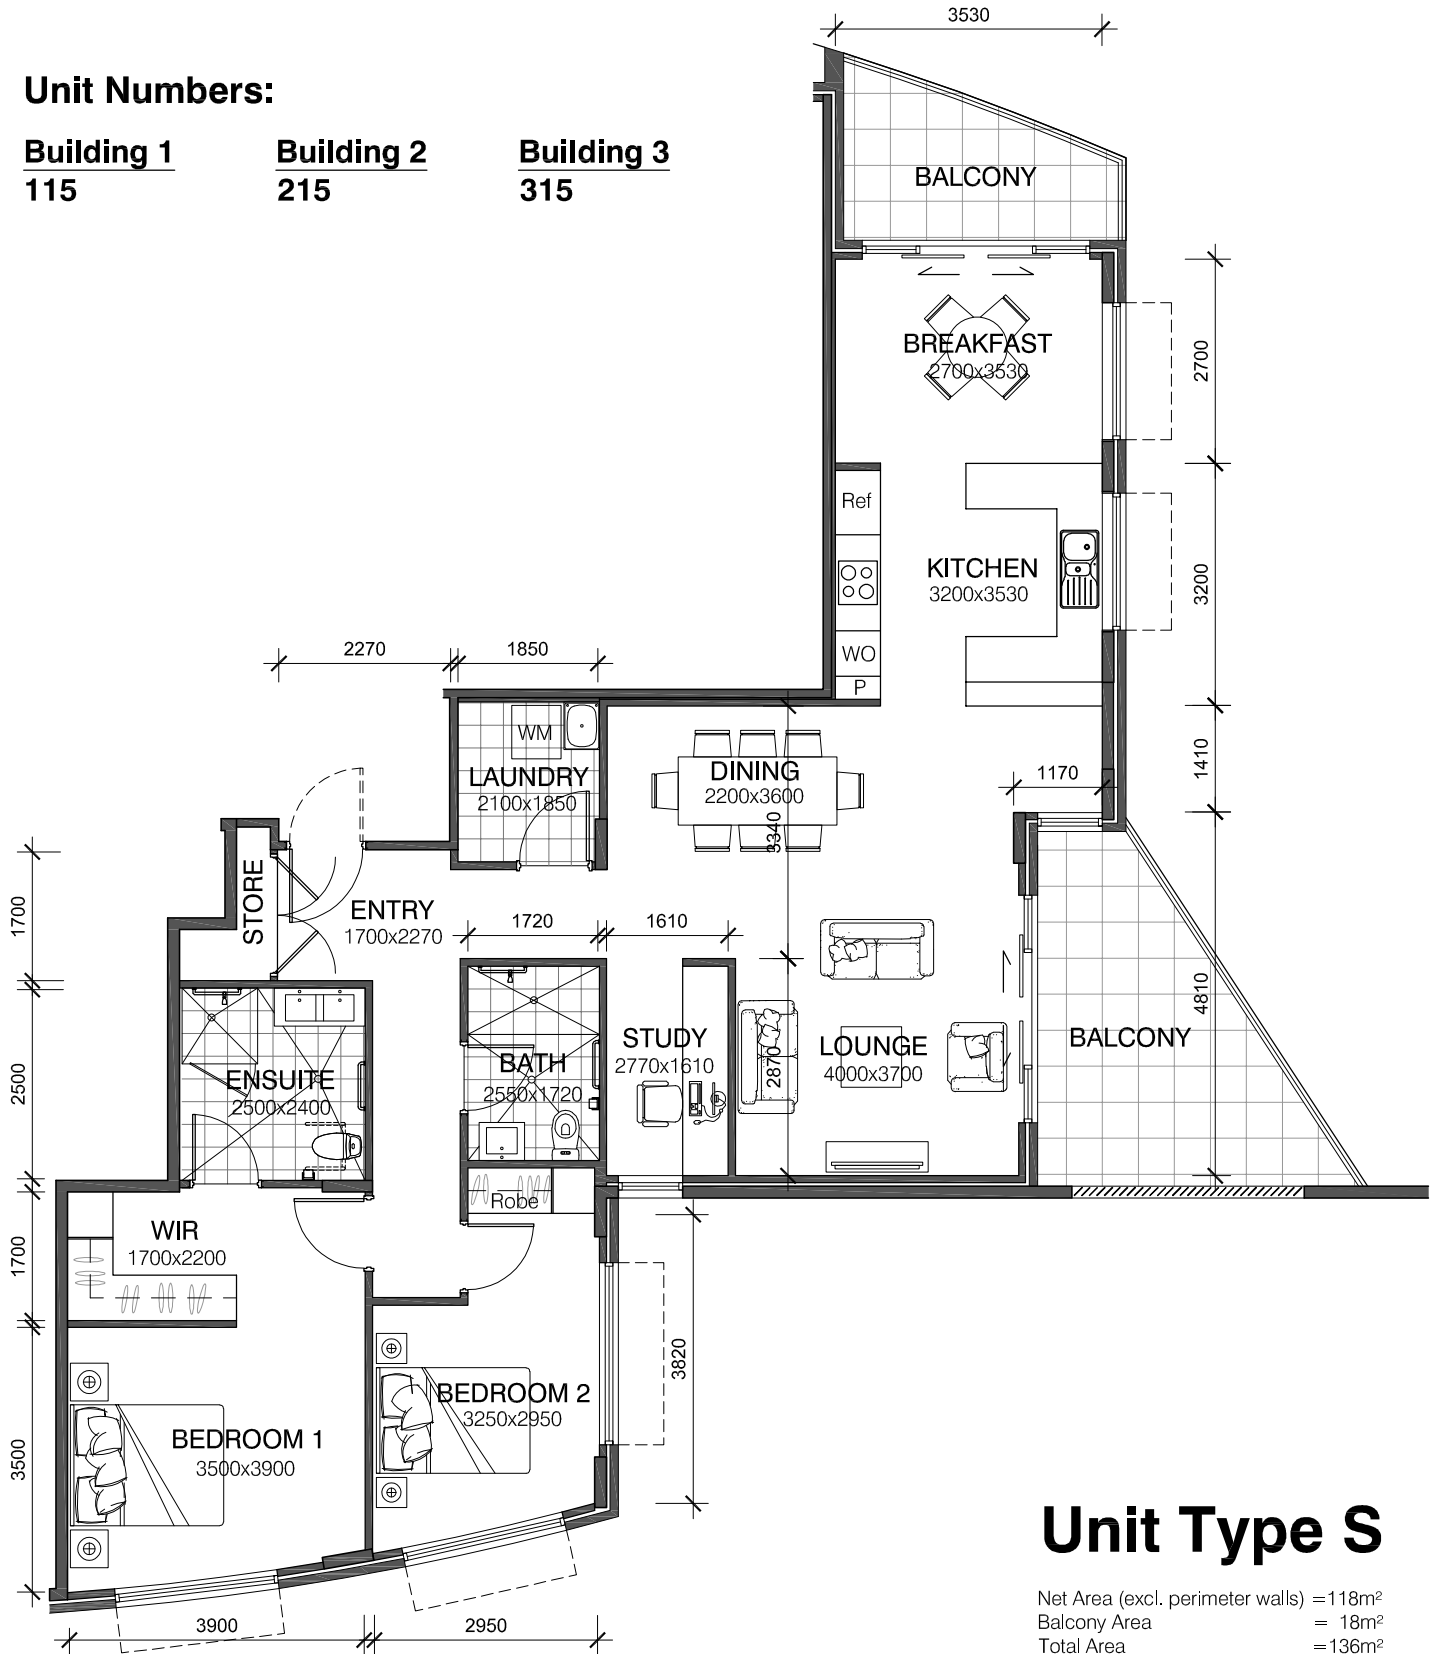

Unit Numbers:

Building 1
115

Building 2
215

Building 3
315

Unit Type S

Net Area (excl. perimeter walls) = 118m²
Balcony Area = 18m²
Total Area = 136m²

Notes:
Furniture layout indicative only
Bedroom dimensions exclude wardrobes